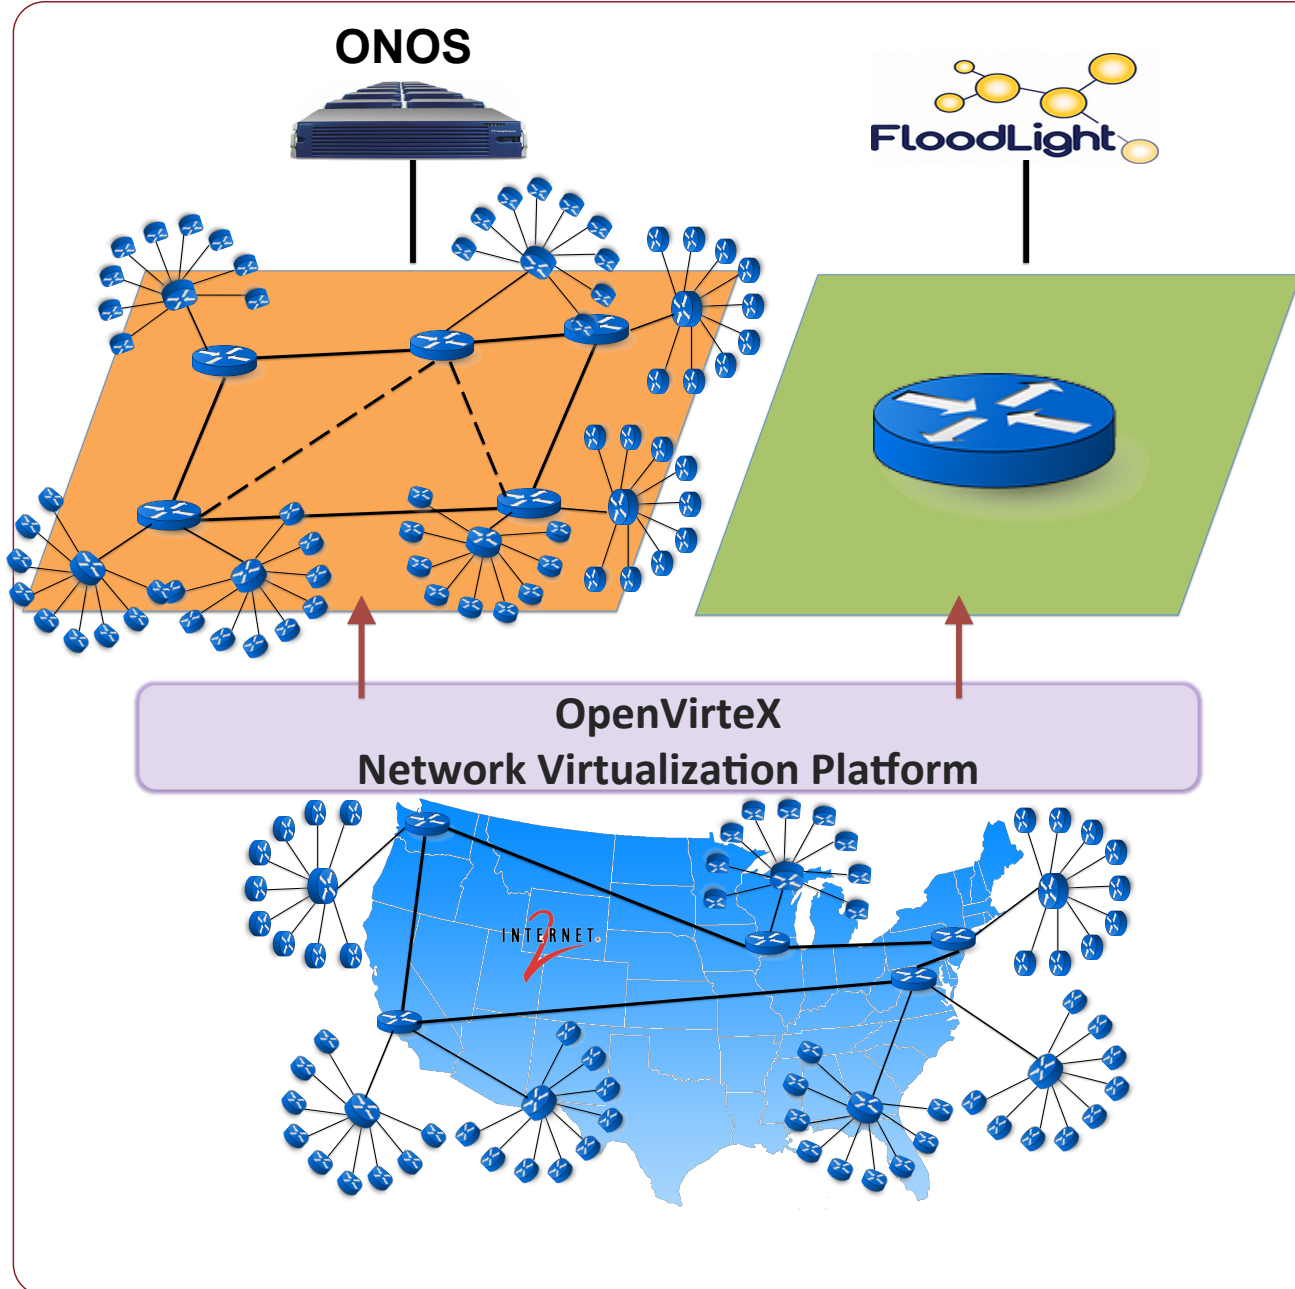

- ONOS cluster controls a nation-wide virtual network with scale, HA, performance
- OpenVirteX virtualizes I2 backbone to support multi-tenancy
- OpenVirteX enables provisioning of nation-wide virtual network in seconds
- Physical Network: Internet 2 backbone with five hardware switches + emulated mininet switches

- OpenVirteX booth : A-10
- ONOS booth : A-12

Come visit the ON.Lab Booth